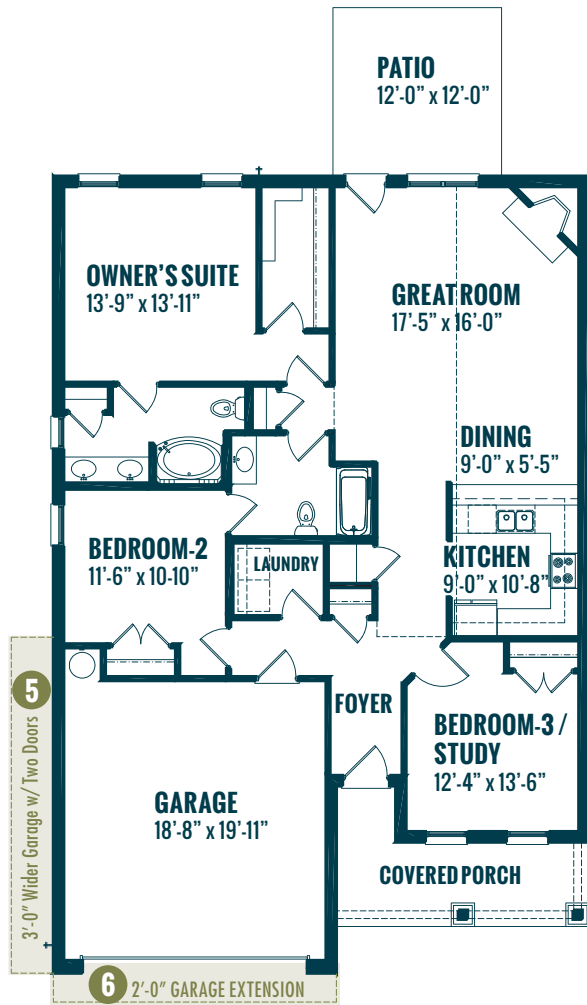

FIRST FLOOR