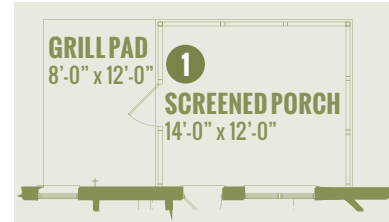

FIRST FLOOR