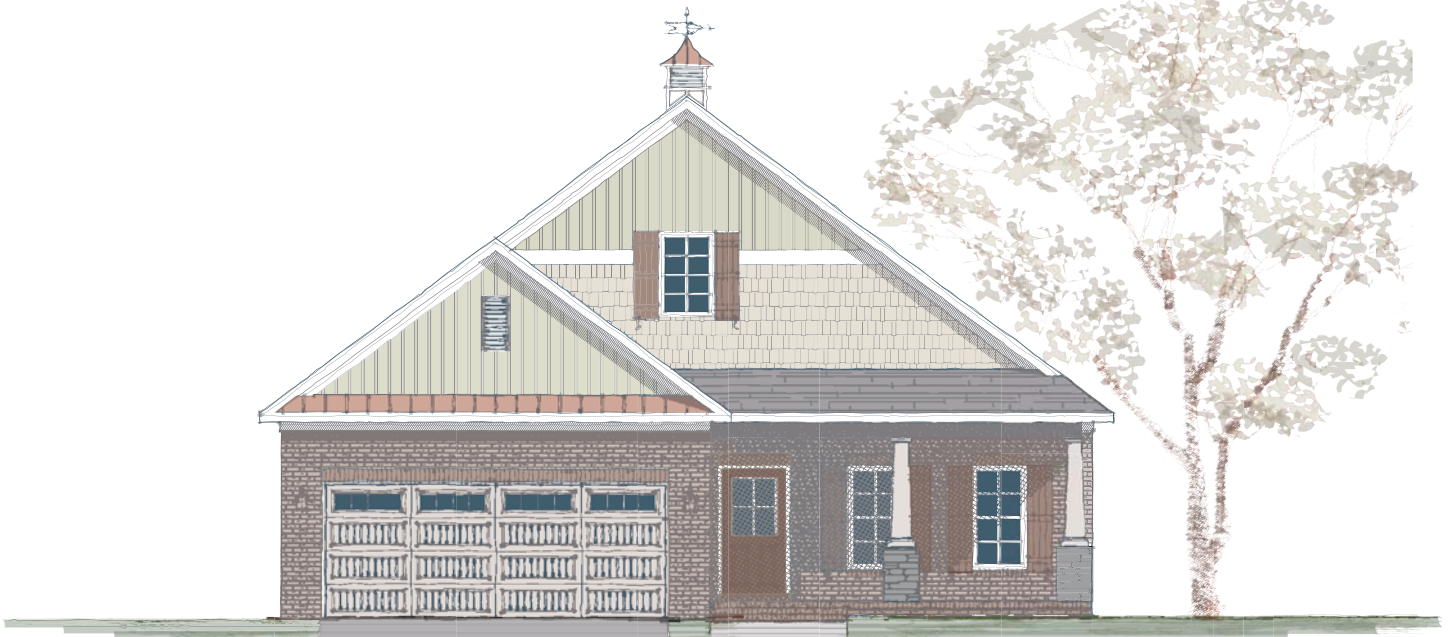

JORDAN FRENCH COUNTRY

Specs:

Bedrooms: 3
Bathrooms: 2
Square Footage: 1,559 ft.²
Width: 38'-2"
Depth: 56'-9"

Options Shown:

- 1 Screened in Porch
- 2 Sunroom - Adds 168 ft.²
- 3 Covered Porch
- 4 Sunroom "B" - Adds 240 ft.²
- 5 3'-0" Wider Garage w/ Two Doors
- 6 2'-0" Garage Extension

03/16/2016

Watercolors, illustrations, and floor plans shown are for marketing purposes only and are subject to change at builder's discretion. Square footage is outside veneer and should be independently verified. This is not a legal document.