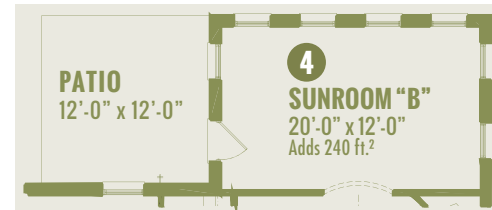

FIRST FLOOR