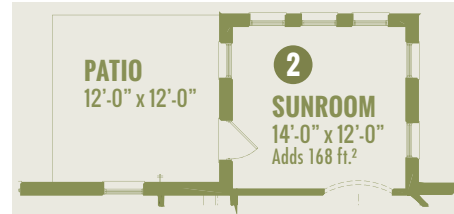

FIRST FLOOR